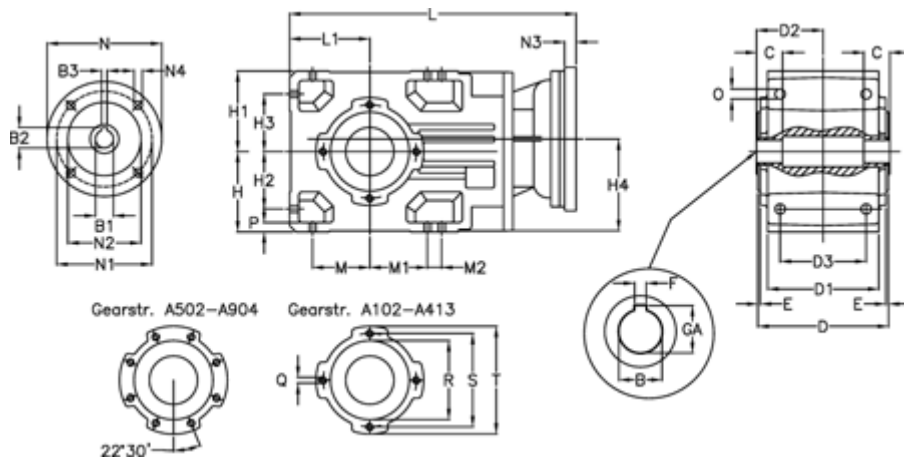

Article number: 29600102864230
 Description: Bevel helical gearbox
 A102UH30-28,6-P80B5

Measures

B = 30	D3 = 75	H3 = 50.0	N1 = 165	S = 100
B1 = 19	Description = A102UH30-xx-P80 B5	H4 = 83.0	N2 = 130	T = 120
B2 = 21.8	E = 3.0	L = 302.0	N3 = 0	
B3 = 6	F = 8	L1 = 70	N4 = M10x12	
C = 18	GA = 33.3	M = 50.0	O = 9.5	
D = 117	H = 70	M1 = 50.0	P = 9	
D1 = 95	H1 = 70	M2 = 0	Q = M8x12	
D2 = 60.0	H2 = 50.0	N = 200	R = 80	